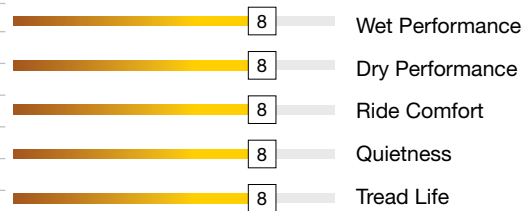

50,000 Mile Limited Treadwear Warranty
UTQG 420 A A AND 460 A B

The Ultramax AS tire is an all-season touring tire engineered to deliver exceptional handling and all-season performance. The Ultramax AS features 4 wide circumferential grooves to help channel water away quickly and efficiently delivering excellent wet weather traction. A modern non-directional tread design provides superior road feel and handling making the Ultramax AS the perfect everyday tire.

TIRE FEATURES

- Modern non-directional all-season tread design.
- Variable pitch tread design for low noise performance.
- Silica compound for superior wet traction and reduced rolling resistance.
- Jointless Bead Cover: spiral steel band wrapped around beads improves the structural rigidity of the tire resulting in a smooth ride.
- Higher sidewall turn-up provides improved sidewall strength and durability.

* Radial Trac II pattern