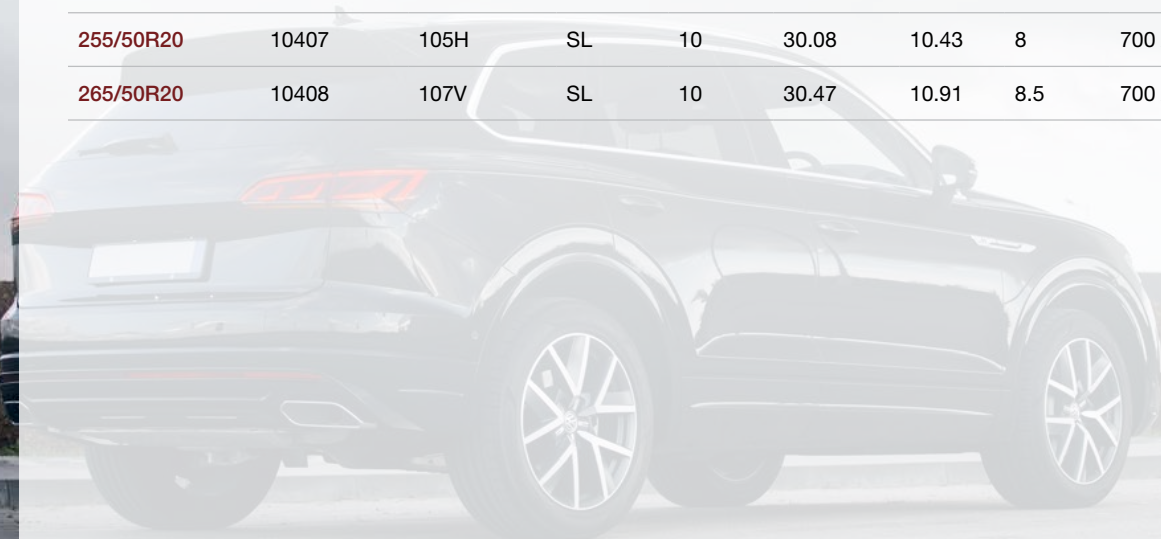

60,000 Mile Limited Treadwear Warranty
S, T, H AND V SPEED RATED, UTQG 700 A B

Size	PART#	LI/SR	L.R.	T.D.	OD	SW	RW	UTQG	MAX LOAD
				32nds	in.	in.	in.		lbs@psi (1X)
235/60R18	10401	107V	XL	11	29.09	9.45	7	700 A B	2149@50
235/65R18	10402	106T	SL	11	30.04	9.45	7	700 A B	2094@44
255/65R18	10403	111S	SL	11	31.06	10.24	7.5	700 A B	2403@44
225/55R19	10404	99V	SL	10	28.78	9.17	7	700 A B	1709@44
235/55R19	10405	101V	SL	10	29.17	9.65	7.5	700 A B	1819@44
245/55R19	10406	103H	SL	10	29.65	9.96	7.5	700 A B	1929@44
255/50R20	10407	105H	SL	10	30.08	10.43	8	700 A B	2039@44
265/50R20	10408	107V	SL	10	30.47	10.91	8.5	700 A B	2149@44